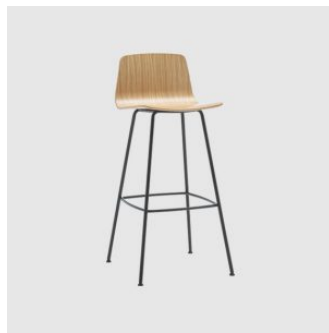

Varya Wood 4-Leg

INCLASS

DESIGN SIMON PENGELLY
INCLASS, SPAIN

The Varya Wood collection comprises an extensive range of chairs, armchairs and stools. The gently curved plywood shell is available in natural or stained timber veneer with the option of seat or front facing upholstery. The collection is generated by combining comfortable seats with alternating metal or timber bases.

Varya Wood is available with the following base options; 4-Leg (metal and timber), Sled, 4-Way Swivel and 4-Way or 5-Way on castors. Beam seating is also available. All chairs are available with or without arms, and in selected house colours or finishes.

MATERIALS

Shell: Made from curved plywood, to selected finish

Upholstery: FR foam, fully upholstered, to selected finish

Base: 12mm solid steel rod, to selected finish

Glides: Nylon glides

COLLECTION

Varya Wood 4-Leg
STACKING CHAIR
INCLASS

Varya Wood 4-Leg
STOOL
INCLASS

Varya Wood 4-Way Swivel
MEETING CHAIR
INCLASS

Varya Wood 4-Way Swivel on Castors
MEETING CHAIR
INCLASS

Varya Wood Sled
STACKING CHAIR
INCLASS

Varya Wood Sled
STOOL
INCLASS

Varya Wood Trestle
STOOL
INCLASS