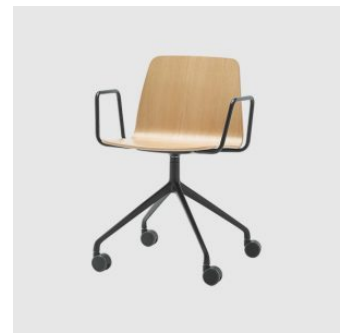

Varya Wood 4-Leg

INCLASS

DESIGN SIMON PENGELLY
INCLASS, SPAIN

The Varya Wood collection comprises an extensive range of chairs, armchairs and stools. The gently curved plywood shell is available in natural or stained timber veneer with the option of seat or front facing upholstery. The collection is generated by combining comfortable seats with alternating metal or timber bases.

MATERIALS

Shell: Made from curved plywood, to selected finish

Upholstery: FR foam, fully upholstered, to selected finish

Base: 12mm solid steel rod, to selected finish

Glides: Nylon glides

COLLECTION

Varya Wood 4-Leg
STACKING CHAIR
INCLASS

Varya Wood 4-Leg
STOOL
INCLASS

Varya Wood 4-Way Swivel
MEETING CHAIR
INCLASS

Varya Wood 4-Way Swivel on Castors
MEETING CHAIR
INCLASS

Varya Wood Sled
STACKING CHAIR
INCLASS

Varya Wood Sled
STOOL
INCLASS

Varya Wood Trestle
STOOL
INCLASS