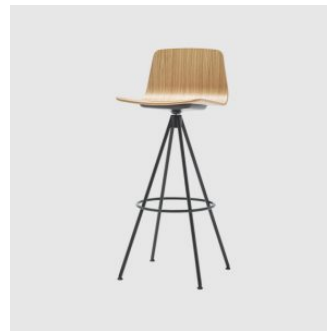

Varya Wood 4-Leg

INCLASS

DESIGN SIMON PENGELLY
INCLASS, SPAIN

The Varya Wood collection comprises an extensive range of chairs, armchairs and stools. The gently curved plywood shell is available in natural or stained timber veneer with the option of seat or front facing upholstery. The collection is generated by combining comfortable seats with alternating metal or timber bases.

Varya Wood is available with the following base options; 4-Leg (metal and timber), Sled, 4-Way Swivel and 4-Way or 5-Way on castors. Beam seating is also available. All chairs are available with or without arms, and in selected house colours or finishes.

MATERIALS

Shell: Made from curved plywood, to selected finish

Upholstery: FR foam, fully upholstered, to selected finish

Base: 12mm solid steel rod, to selected finish

Glides: Nylon glides

COLLECTION

Varya Wood 4-Leg
STACKING CHAIR
INCLASS

Varya Wood 4-Leg
STOOL
INCLASS

Varya Wood 4-Way Swivel
MEETING CHAIR
INCLASS

Varya Wood 4-Way Swivel on Castors
MEETING CHAIR
INCLASS

Varya Wood Sled
STACKING CHAIR
INCLASS

Varya Wood Sled
STOOL
INCLASS

Varya Wood Trestle
STOOL
INCLASS