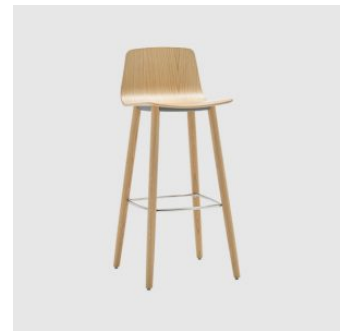

Varya Wood 4-Leg

INCLASS

DESIGN SIMON PENGELLY
INCLASS, SPAIN

The Varya Wood collection comprises an extensive range of chairs, armchairs and stools. The gently curved plywood shell is available in natural or stained timber veneer with the option of seat or front facing upholstery. The collection is generated by combining comfortable seats with alternating metal or timber bases.

Varya Wood is available with the following base options; 4-Leg (metal and timber), Sled, 4-Way Swivel and 4-Way or 5-Way on castors. Beam seating is also available. All chairs are available with or without arms, and in selected house colours or finishes.

MATERIALS

Shell: Made from curved plywood, to selected finish

Upholstery: FR foam, fully upholstered, to selected finish

Base: 12mm solid steel rod, to selected finish

Glides: Nylon glides

COLLECTION

Varya Wood 4-Leg
STACKING CHAIR
INCLASS

Varya Wood 4-Leg
STOOL
INCLASS

Varya Wood 4-Way Swivel
MEETING CHAIR
INCLASS

Varya Wood 4-Way Swivel on Castors
MEETING CHAIR
INCLASS

Varya Wood Sled
STACKING CHAIR
INCLASS

Varya Wood Sled
STOOL
INCLASS

Varya Wood Trestle
STOOL
INCLASS