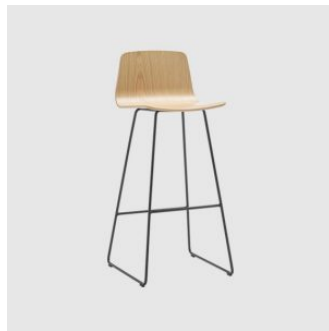

Varya Wood 4-Leg

INCLASS

DESIGN SIMON PENGELLY
INCLASS, SPAIN

The Varya Wood collection comprises an extensive range of chairs, armchairs and stools. The gently curved plywood shell is available in natural or stained timber veneer with the option of seat or front facing upholstery. The collection is generated by combining comfortable seats with alternating metal or timber bases.

Varya Wood is available with the following base options; 4-Leg (metal and timber), Sled, 4-Way Swivel and 4-Way or 5-Way on castors. Beam seating is also available. All chairs are available with or without arms, and in selected house colours or finishes.

MATERIALS

Shell: Made from curved plywood, to selected finish

Upholstery: FR foam, fully upholstered, to selected finish

Base: 12mm solid steel rod, to selected finish

Glides: Nylon glides

COLLECTION

Varya Wood 4-Leg
STACKING CHAIR
INCLASS

Varya Wood 4-Leg
STOOL
INCLASS

Varya Wood 4-Way Swivel
MEETING CHAIR
INCLASS

Varya Wood 4-Way Swivel on Castors
MEETING CHAIR
INCLASS

Varya Wood Sled
STACKING CHAIR
INCLASS

Varya Wood Sled
STOOL
INCLASS

Varya Wood Trestle
STOOL
INCLASS