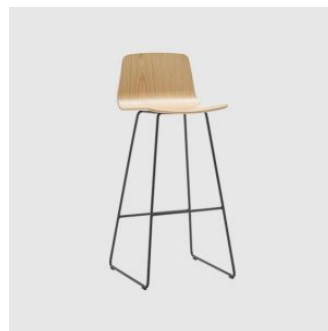

## Varya Wood 4-Leg

INCLASS

**DESIGN** SIMON PENGELLY  
INCLASS, SPAIN

The Varya Wood collection comprises an extensive range of chairs, armchairs and stools. The gently curved plywood shell is available in natural or stained timber veneer with the option of seat or front facing upholstery. The collection is generated by combining comfortable seats with alternating metal or timber bases.

## MATERIALS

Shell: Made from curved plywood, to selected finish

Upholstery: FR foam, fully upholstered, to selected finish

Base: 12mm solid steel rod, to selected finish

Glides: Nylon glides

## COLLECTION

**Varya Wood 4-Leg**

STACKING CHAIR  
INCLASS

**Varya Wood 4-Leg**

CHAIR  
INCLASS

**Varya Wood 4-Leg**

STOOL  
INCLASS

**Varya Wood 4-Way Swivel**

MEETING CHAIR  
INCLASS

**Varya Wood 4-Way Swivel on  
Castors**

MEETING CHAIR  
INCLASS

**Varya Wood Sled**

STACKING CHAIR  
INCLASS

**Varya Wood Sled**

STOOL  
INCLASS

**Varya Wood Trestle**