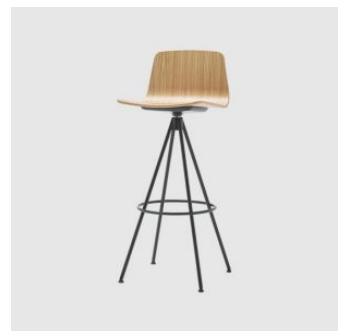

## Varya Wood 4-Leg

INCLASS

**DESIGN** SIMON PENGELLY  
INCLASS, SPAIN

The Varya Wood collection comprises an extensive range of chairs, armchairs and stools. The gently curved plywood shell is available in natural or stained timber veneer with the option of seat or front facing upholstery. The collection is generated by combining comfortable seats with alternating metal or timber bases.

## MATERIALS

Shell: Made from curved plywood, to selected finish

Upholstery: FR foam, fully upholstered, to selected finish

Base: 12mm solid steel rod, to selected finish

Glides: Nylon glides

MEETING CHAIR  
INCLASS

**Varya Wood 4-Way Swivel on  
Castors**

MEETING CHAIR  
INCLASS

**Varya Wood Sled**

STACKING CHAIR  
INCLASS

**Varya Wood Sled**

STOOL  
INCLASS

**Varya Wood Trestle**