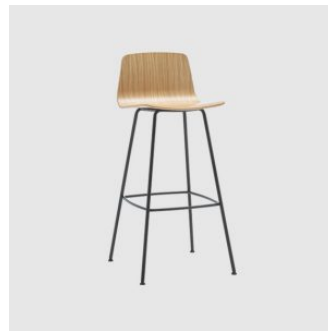

## Varya Wood 4-Leg

INCLASS

**DESIGN** SIMON PENGELLY  
INCLASS, SPAIN

The Varya Wood collection comprises an extensive range of chairs, armchairs and stools. The gently curved plywood shell is available in natural or stained timber veneer with the option of seat or front facing upholstery. The collection is generated by combining comfortable seats with alternating metal or timber bases.

## MATERIALS

Shell: Made from curved plywood, to selected finish

Upholstery: FR foam, fully upholstered, to selected finish

Base: 12mm solid steel rod, to selected finish

Glides: Nylon glides

## COLLECTION

**Varya Wood 4-Leg**

STACKING CHAIR  
INCLASS

**Varya Wood 4-Leg**

CHAIR  
INCLASS

**Varya Wood 4-Leg**

STOOL  
INCLASS

**Varya Wood 4-Way Swivel**