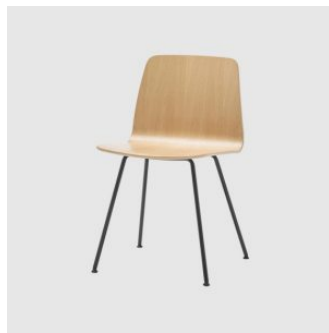

Varya Wood 4-Leg
CHAIR
INCLASS