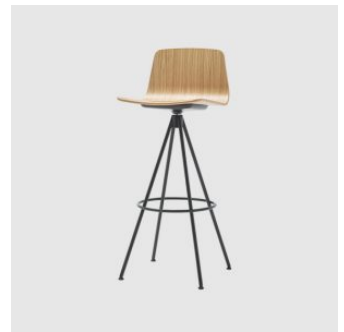

Varya Wood Trestle
STOOL
INCLASS

SYDNEY
5/50 Stanley Street
Darlinghurst

+61 2 9358 1155

MELBOURNE
11 Stanley Street
Collingwood

+61 3 9417 0781

ownworld.com.au