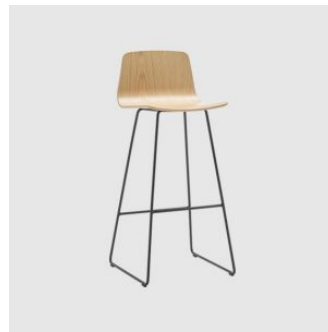

## MATERIALS

Shell: Made from curved plywood, to selected finish  
Upholstery: FR foam, fully upholstered, to selected finish  
Base: Solid steel tube and rod, to selected finish  
Glides: Nylon glides

## COLLECTION

**Varya Wood 4-Leg**  
STACKING CHAIR  
INCLASS

**Varya Wood 4-Leg**  
CHAIR  
INCLASS

**Varya Wood 4-Leg**  
STOOL  
INCLASS

**Varya Wood 4-Way Swivel**  
MEETING CHAIR  
INCLASS

**Varya Wood 4-Way Swivel on Castors**  
MEETING CHAIR  
INCLASS

**Varya Wood Sled**  
STACKING CHAIR  
INCLASS

**Varya Wood Sled**  
STOOL  
INCLASS

**Varya Wood Trestle**  
STOOL  
INCLASS

SYDNEY  
5/50 Stanley Street  
Darlinghurst

+61 2 9358 1155

MELBOURNE  
11 Stanley Street  
Collingwood