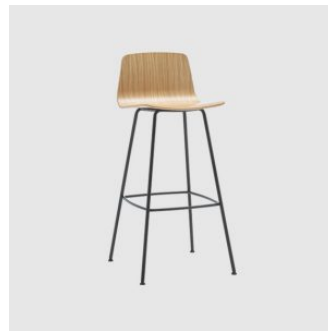

Varya Wood 4-Way Swivel

INCLASS

DESIGN SIMON PENGELLY
INCLASS, SPAIN

The Varya Wood collection comprises an extensive range of chairs, armchairs and stools. The gently curved plywood shell is available in natural or stained timber veneer with the option of seat or front facing upholstery. The collection is generated by combining comfortable seats with alternating metal or timber bases.

Varya Wood is available with the following base options; 4-Leg (metal and timber), Sled, 4-Way Swivel and 4-Way or 5-Way on castors. Beam seating is also available. All chairs are available with or without arms, and in selected house colours or finishes.

Upholstery: FR foam, fully upholstered, to selected finish

Base: Cast aluminium, to selected finish

Glides: Nylon glides

COLLECTION

Varya Wood 4-Leg

STACKING CHAIR
INCLASS

Varya Wood 4-Leg

CHAIR
INCLASS

Varya Wood 4-Leg

STOOL
INCLASS

Varya Wood 4-Way Swivel

MEETING CHAIR
INCLASS

**Varya Wood 4-Way Swivel on
Castors**

MEETING CHAIR
INCLASS

Varya Wood Sled

STACKING CHAIR
INCLASS