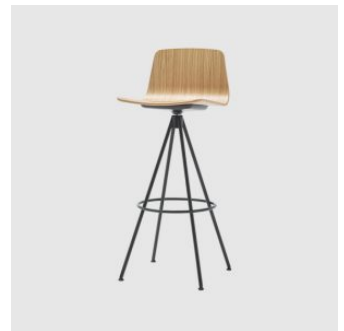

Varya Wood Trestle

STOOL
INCLASS

SYDNEY
5/50 Stanley Street
Darlinghurst

+61 2 9358 1155

MELBOURNE
11 Stanley Street
Collingwood

+61 3 9417 0781

ownworld.com.au