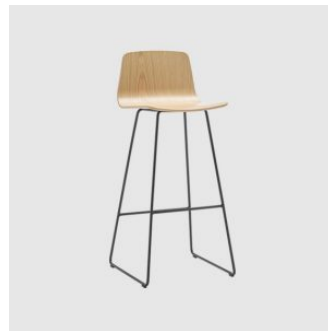

Varya Wood 4-Way Swivel

INCLASS

DESIGN SIMON PENGELLY
INCLASS, SPAIN

The Varya Wood collection comprises an extensive range of chairs, armchairs and stools. The gently curved plywood shell is available in natural or stained timber veneer with the option of seat or front facing upholstery. The collection is generated by combining comfortable seats with alternating metal or timber bases.

Varya Wood is available with the following base options; 4-Leg (metal and timber), Sled, 4-Way Swivel and 4-Way or 5-Way on castors. Beam seating is also available. All chairs are available with or without arms, and in selected house colours or finishes.

Upholstery: FR foam, fully upholstered, to selected finish

Base: Cast aluminium, to selected finish

Glides: Nylon glides

COLLECTION

Varya Wood 4-Leg

STACKING CHAIR
INCLASS

Varya Wood 4-Leg

CHAIR
INCLASS

Varya Wood 4-Leg

STOOL
INCLASS

Varya Wood 4-Way Swivel

MEETING CHAIR
INCLASS

**Varya Wood 4-Way Swivel on
Castors**

MEETING CHAIR
INCLASS

Varya Wood Sled

STACKING CHAIR
INCLASS