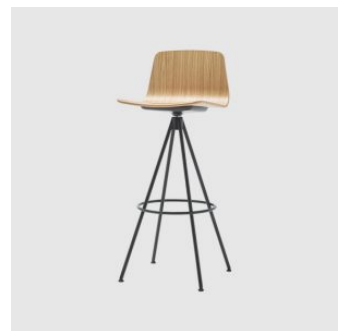

Varya Wood Sled

INCLASS

DESIGN SIMON PENGELLY
INCLASS, SPAIN

The Varya Wood collection comprises an extensive range of chairs, armchairs and stools. The gently curved plywood shell is available in natural or stained timber veneer with the option of seat or front facing upholstery. The collection is generated by combining comfortable seats with alternating metal or timber bases.

Varya Wood is available with the following base options; 4-Leg (metal and timber), Sled, 4-Way Swivel and 4-Way or 5-Way on castors. Beam seating is also available. All chairs are available with or without arms, and in selected house colours or finishes.

MATERIALS

Shell: Made from curved plywood, to selected finish

Upholstery: FR foam, fully upholstered, to selected finish

Base: 12mm solid steel rod, to selected finish

Glides: Nylon glides

COLLECTION

Varya Wood 4-Leg
STACKING CHAIR
INCLASS

Varya Wood 4-Leg
CHAIR
INCLASS

Varya Wood 4-Leg
STOOL
INCLASS

Varya Wood 4-Way Swivel
MEETING CHAIR
INCLASS

Varya Wood 4-Way Swivel on Castors
MEETING CHAIR
INCLASS

Varya Wood Sled
STACKING CHAIR
INCLASS

Varya Wood Sled
STOOL
INCLASS