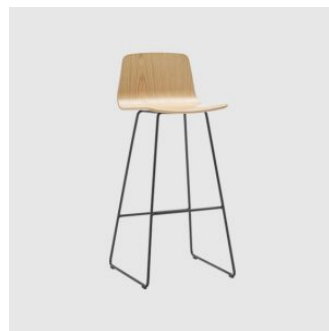

Varya Wood Sled

INCLASS

DESIGN SIMON PENGELLY
INCLASS, SPAIN

The Varya Wood collection comprises an extensive range of chairs, armchairs and stools. The gently curved plywood shell is available in natural or stained timber veneer with the option of seat or front facing upholstery. The collection is generated by combining comfortable seats with alternating metal or timber bases.

Varya Wood is available with the following base options; 4-Leg (metal and timber), Sled, 4-Way Swivel and 4-Way or 5-Way on castors. Beam seating is also available. All chairs are available with or without arms, and in selected house colours or finishes.

MATERIALS

Shell: Made from curved plywood, to selected finish

Upholstery: FR foam, fully upholstered, to selected finish

Base: 12mm solid steel rod, to selected finish

Glides: Nylon glides

COLLECTION

Varya Wood 4-Leg
STACKING CHAIR
INCLASS

Varya Wood 4-Leg
CHAIR
INCLASS

Varya Wood 4-Leg
STOOL
INCLASS

Varya Wood 4-Way Swivel
MEETING CHAIR
INCLASS

Varya Wood 4-Way Swivel on Castors
MEETING CHAIR
INCLASS

Varya Wood Sled
STACKING CHAIR
INCLASS

Varya Wood Sled
STOOL
INCLASS