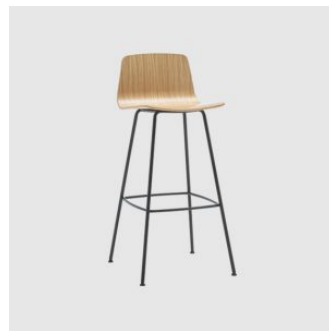

Varya Wood Sled

INCLASS

DESIGN SIMON PENGELLY
INCLASS, SPAIN

The Varya Wood collection comprises an extensive range of chairs, armchairs and stools. The gently curved plywood shell is available in natural or stained timber veneer with the option of seat or front facing upholstery. The collection is generated by combining comfortable seats with alternating metal or timber bases.

Varya Wood is available with the following base options; 4-Leg (metal and timber), Sled, 4-Way Swivel and 4-Way or 5-Way on castors. Beam seating is also available. All chairs are available with or without arms, and in selected house colours or finishes.

MATERIALS

Shell: Made from curved plywood, to selected finish

Upholstery: FR foam, fully upholstered, to selected finish

Base: 12mm solid steel rod, to selected finish

Glides: Nylon glides

COLLECTION

Varya Wood 4-Leg
STACKING CHAIR
INCLASS

Varya Wood 4-Leg
CHAIR
INCLASS

Varya Wood 4-Leg
STOOL
INCLASS

Varya Wood 4-Way Swivel
MEETING CHAIR
INCLASS

Varya Wood 4-Way Swivel on Castors
MEETING CHAIR
INCLASS

Varya Wood Sled
STACKING CHAIR
INCLASS

Varya Wood Sled
STOOL
INCLASS