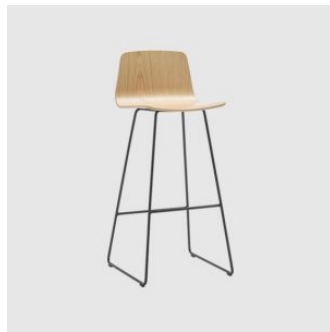

Varya Wood Sled

INCLASS

DESIGN SIMON PENGELLY
INCLASS, SPAIN

The Varya Wood collection comprises an extensive range of chairs, armchairs and stools. The gently curved plywood shell is available in natural or stained timber veneer with the option of seat or front facing upholstery. The collection is generated by combining comfortable seats with alternating metal or timber bases.

Varya Wood is available with the following base options; 4-Leg (metal and timber), Sled, 4-Way Swivel and 4-Way or 5-Way on castors. Beam seating is also available. All chairs are available with or without arms, and in selected house colours or finishes.

MELBOURNE
11 Stanley Street
Collingwood

+61 3 9417 0781

ownworld.com.au

DIMENSIONS

VARo465 (Bar Height)
W 440 D 470 H 1010 | SH 750 (mm)

VARo460 (Counter Height)
W 415 D 430 H 910 | SH 650 (mm)

MATERIALS

Shell: Made from curved plywood, to selected finish
Upholstery: FR foam, fully upholstered, to selected finish
Base: Solid steel tube and rod, to selected finish
Glides: Nylon glides

COLLECTION

Varya Wood 4-Leg
STACKING CHAIR
INCLASS

Varya Wood 4-Leg
CHAIR
INCLASS

Varya Wood 4-Leg
STOOL
INCLASS

Varya Wood 4-Way Swivel
MEETING CHAIR
INCLASS

Varya Wood 4-Way Swivel on Castors
MEETING CHAIR
INCLASS