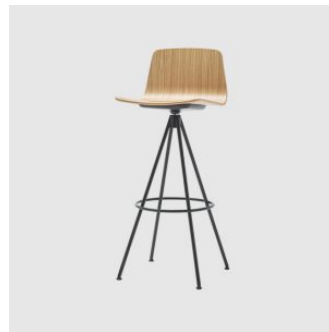

Varya Wood Trestle
STOOL
INCLASS