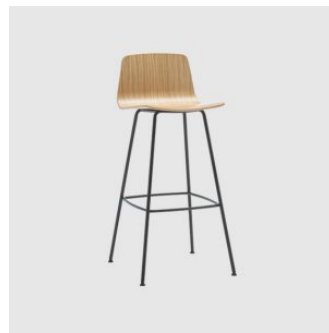

Varya Wood Sled

INCLASS

DESIGN SIMON PENGELLY
INCLASS, SPAIN

The Varya Wood collection comprises an extensive range of chairs, armchairs and stools. The gently curved plywood shell is available in natural or stained timber veneer with the option of seat or front facing upholstery. The collection is generated by combining comfortable seats with alternating metal or timber bases.

Varya Wood is available with the following base options; 4-Leg (metal and timber), Sled, 4-Way Swivel and 4-Way or 5-Way on castors. Beam seating is also available. All chairs are available with or without arms, and in selected house colours or finishes.

MELBOURNE
11 Stanley Street
Collingwood

+61 3 9417 0781

ownworld.com.au

DIMENSIONS

VARo465 (Bar Height)
W 440 D 470 H 1010 | SH 750 (mm)

VARo460 (Counter Height)
W 415 D 430 H 910 | SH 650 (mm)

MATERIALS

Shell: Made from curved plywood, to selected finish
Upholstery: FR foam, fully upholstered, to selected finish
Base: Solid steel tube and rod, to selected finish
Glides: Nylon glides

COLLECTION

Varya Wood 4-Leg
STACKING CHAIR
INCLASS

Varya Wood 4-Leg
CHAIR
INCLASS

Varya Wood 4-Leg
STOOL
INCLASS

Varya Wood 4-Way Swivel
MEETING CHAIR
INCLASS

Varya Wood 4-Way Swivel on Castors
MEETING CHAIR
INCLASS