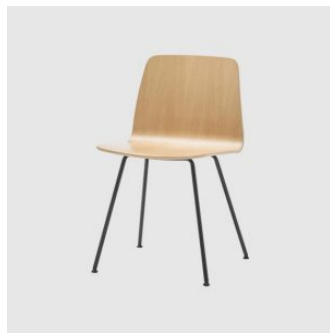

Varya Wood Sled

INCLASS

DESIGN SIMON PENGELLY
INCLASS, SPAIN

The Varya Wood collection comprises an extensive range of chairs, armchairs and stools. The gently curved plywood shell is available in natural or stained timber veneer with the option of seat or front facing upholstery. The collection is generated by combining comfortable seats with alternating metal or timber bases.

Varya Wood is available with the following base options; 4-Leg (metal and timber), Sled, 4-Way Swivel and 4-Way or 5-Way on castors. Beam seating is also available. All chairs are available with or without arms, and in selected house colours or finishes.

MELBOURNE
11 Stanley Street
Collingwood

+61 3 9417 0781

ownworld.com.au

DIMENSIONS

VARo465 (Bar Height)
W 440 D 470 H 1010 | SH 750 (mm)

VARo460 (Counter Height)
W 415 D 430 H 910 | SH 650 (mm)

MATERIALS

Shell: Made from curved plywood, to selected finish
Upholstery: FR foam, fully upholstered, to selected finish
Base: Solid steel tube and rod, to selected finish
Glides: Nylon glides

COLLECTION

Varya Wood 4-Leg
STACKING CHAIR
INCLASS

Varya Wood 4-Leg
CHAIR
INCLASS

Varya Wood 4-Leg
STOOL
INCLASS

Varya Wood 4-Way Swivel
MEETING CHAIR
INCLASS

Varya Wood 4-Way Swivel on Castors
MEETING CHAIR
INCLASS