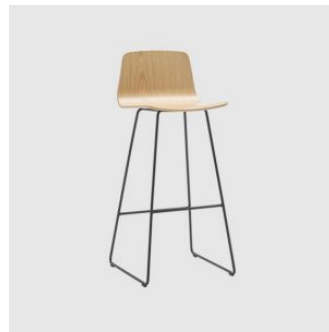

Varya Wood Sled
STOOL
INCLASS