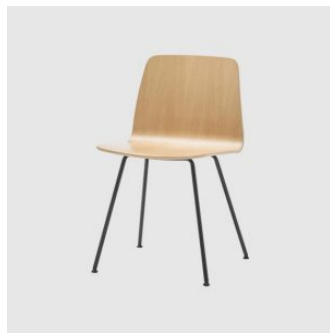

Varya Wood Trestle

INCLASS

DESIGN SIMON PENGELLY
INCLASS, SPAIN

The Varya Wood collection comprises an extensive range of chairs, armchairs and stools. The gently curved plywood shell is available in natural or stained timber veneer with the option of seat or front facing upholstery. The collection is generated by combining comfortable seats with alternating metal or timber bases.

Varya Wood is available with the following base options; 4-Leg (metal and timber), Sled, 4-Way Swivel and 4-Way or 5-Way on castors. Beam seating is also available. All chairs are available with or without arms, and in selected house colours or finishes.

MELBOURNE
11 Stanley Street
Collingwood

+61 3 9417 0781

ownworld.com.au

DIMENSIONS

VARo485 (Bar Height)
W 440 D 470 H 1010 | SH 750 (mm)

VARo480 (Counter Height)
W 415 D 430 H 910 | SH 650 (mm)

MATERIALS

Shell: Made from curved plywood, to selected finish
Upholstery: FR foam, fully upholstered, to selected finish
Base: Solid steel tube and rod, to selected finish
Glides: Nylon glides

COLLECTION

Varya Wood 4-Leg
STACKING CHAIR
INCLASS

Varya Wood 4-Leg
CHAIR
INCLASS

Varya Wood 4-Leg
STOOL
INCLASS

Varya Wood 4-Way Swivel
MEETING CHAIR
INCLASS

Varya Wood 4-Way Swivel on Castors
MEETING CHAIR
INCLASS