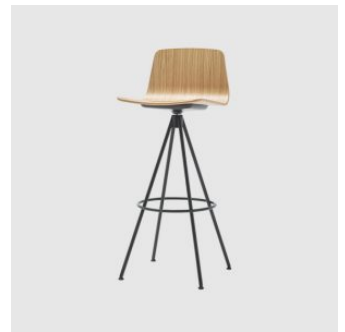

Varya Wood Trestle
STOOL
INCLASS

SYDNEY
5/50 Stanley Street
Darlinghurst

+61 2 9358 1155

MELBOURNE
11 Stanley Street
Collingwood

+61 3 9417 0781

ownworld.com.au