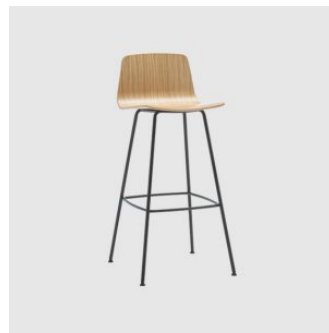

Varya Wood Trestle

INCLASS

DESIGN SIMON PENGELLY
INCLASS, SPAIN

The Varya Wood collection comprises an extensive range of chairs, armchairs and stools. The gently curved plywood shell is available in natural or stained timber veneer with the option of seat or front facing upholstery. The collection is generated by combining comfortable seats with alternating metal or timber bases.

Varya Wood is available with the following base options; 4-Leg (metal and timber), Sled, 4-Way Swivel and 4-Way or 5-Way on castors. Beam seating is also available. All chairs are available with or without arms, and in selected house colours or finishes.

MELBOURNE
11 Stanley Street
Collingwood

+61 3 9417 0781

ownworld.com.au

DIMENSIONS

VARo485 (Bar Height)
W 440 D 470 H 1010 | SH 750 (mm)

VARo480 (Counter Height)
W 415 D 430 H 910 | SH 650 (mm)

MATERIALS

Shell: Made from curved plywood, to selected finish
Upholstery: FR foam, fully upholstered, to selected finish
Base: Solid steel tube and rod, to selected finish
Glides: Nylon glides

COLLECTION

Varya Wood 4-Leg
STACKING CHAIR
INCLASS

Varya Wood 4-Leg
CHAIR
INCLASS

Varya Wood 4-Leg
STOOL
INCLASS

Varya Wood 4-Way Swivel
MEETING CHAIR
INCLASS

Varya Wood 4-Way Swivel on Castors
MEETING CHAIR
INCLASS