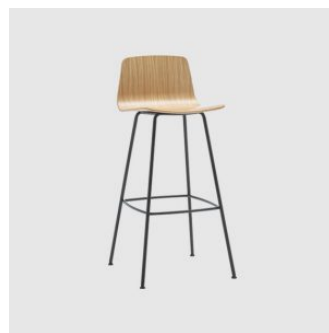

Varya Wood with Timber 4-Leg

INCLASS

DESIGN SIMON PENGELLY
INCLASS, SPAIN

The Varya Wood collection comprises an extensive range of chairs, armchairs and stools. The gently curved plywood shell is available in natural or stained timber veneer with the option of seat or front facing upholstery. The collection is generated by combining comfortable seats with alternating metal or timber bases.

Varya Wood is available with the following base options; 4-Leg (metal and timber), Sled, 4-Way Swivel and 4-Way or 5-Way on castors. Beam seating is also available. All chairs are available with or without arms, and in selected house colours or finishes.

Shell: Made from curved plywood, to selected finish

Upholstery: FR foam, fully upholstered, to selected finish

Base: Made from timber, to selected finish

Footrest: Made from 12mm solid steel rod, to Matt Chrome finish

Glides: Nylon glides

COLLECTION

Varya Wood 4-Leg
STACKING CHAIR
INCLASS

Varya Wood 4-Leg
CHAIR
INCLASS

Varya Wood 4-Leg
STOOL
INCLASS

Varya Wood 4-Way Swivel
MEETING CHAIR
INCLASS

Varya Wood 4-Way Swivel on Castors
MEETING CHAIR
INCLASS