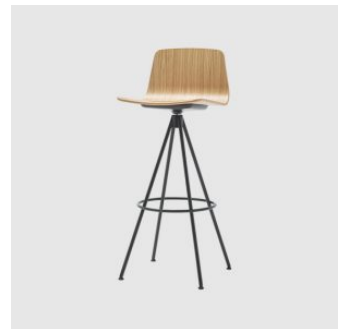

Varya Wood Trestle
STOOL
INCLASS

SYDNEY
5/50 Stanley Street
Darlinghurst

+61 2 9358 1155

MELBOURNE
11 Stanley Street
Collingwood

+61 3 9417 0781

ownworld.com.au