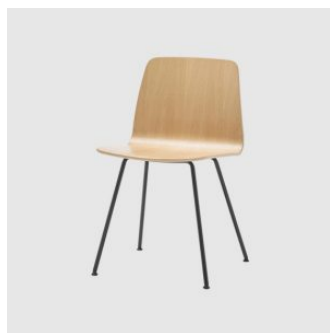

Varya Wood with Timber 4-Leg

INCLASS

DESIGN SIMON PENGELLY
INCLASS, SPAIN

The Varya Wood collection comprises an extensive range of chairs, armchairs and stools. The gently curved plywood shell is available in natural or stained timber veneer with the option of seat or front facing upholstery. The collection is generated by combining comfortable seats with alternating metal or timber bases.

Shell: Made from curved plywood, to selected finish

Upholstery: FR foam, fully upholstered, to selected finish

Base: Made from timber, to selected finish

Footrest: Made from 12mm solid steel rod, to Matt Chrome finish

Glides: Nylon glides

COLLECTION

Varya Wood 4-Leg
STACKING CHAIR
INCLASS

Varya Wood 4-Leg
CHAIR
INCLASS

Varya Wood 4-Leg
STOOL
INCLASS

Varya Wood 4-Way Swivel
MEETING CHAIR
INCLASS

Varya Wood 4-Way Swivel on Castors
MEETING CHAIR
INCLASS