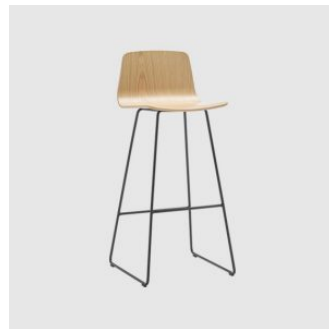

Varya Wood Sled
STOOL
INCLASS