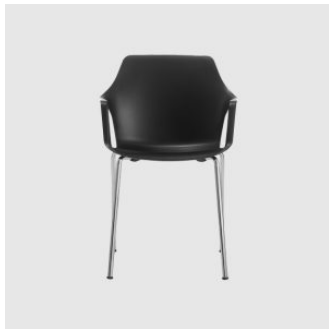

DIMENSIONS

W 565 D 545 H 820 SH 445 (mm)

MATERIALS

Shell: Polypropylene to house colour

Base: 18mm dia tubular steel to house powdercoat colour

Other Features: Suitable for outdoor use; Nylon glides; Stacking up to 6pcs on the floor and 8pcs on a trolley

COLLECTION

Vesper
STACKING CHAIR
COLOS