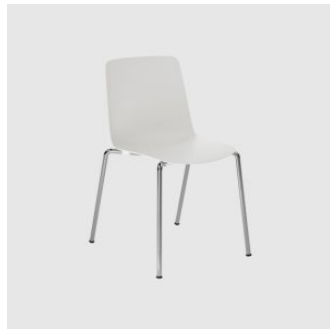

Vesper
STACKING ARMCHAIR
COLOS