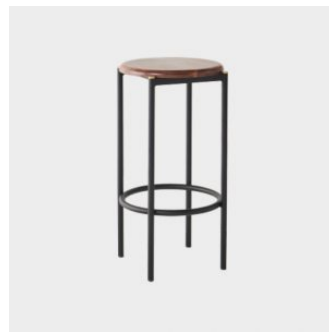

Volta

Doweljones

DESIGN STUDIORIES
DOWEL JONES, AUSTRALIA

From Buenos Aires to Melbourne comes Volta, a collaboration between Argentinian studio RIES and Australian design brand Dowel Jones.

The Volta Collection is a new approach to furniture from Dowel Jones. Featuring a soft, rolled edge timber top, the Volta Table gives expression through its minimal frame and solid brass details, left uncoated to patina naturally over time.

MELBOURNE
11 Stanley Street
Collingwood

+61 3 9417 0781

ownworld.com.au

DIMENSIONS

Volta Medium Coffee Table
W 600 D 600 H 390 (mm)

Volta Large Coffee Table
W 800 D 800 H 390 (mm)

MATERIALS

Top: Made of timber, to selected finish

Frame: Made of tubular steel, powdercoated to selected finish with brass cap detail

Glides: Nylon glides

COLLECTION

Volta
SIDE/COFFEE TABLE
DOWEL JONES

Volta
CHAIR
DOWEL JONES

Volta High
STOOL
DOWEL JONES

Volta High Chair
STOOL
DOWEL JONES