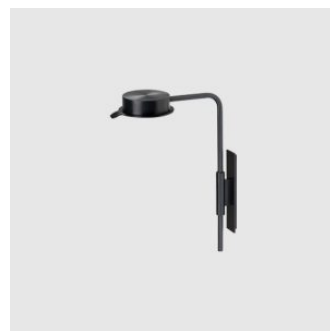

w102 Chipperfield
WALL LAMP
WÄSTBERG

SYDNEY
5/50 Stanley Street
Darlinghurst

+61 2 9358 1155

MELBOURNE
11 Stanley Street
Collingwood

+61 3 9417 0781

ownworld.com.au