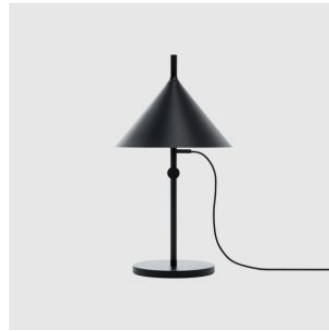

w132 Nendo

DESIGN NENDO
WÄSTBERG, SWEDEN

The w132 Nendo collection, designed by the renowned Japanese design studio Nendo for Wästberg, is a beautifully minimalist light that merges form and function in a truly unique way. Its simple, geometric design and soft, diffused light create a calming atmosphere in any space, making it the perfect addition to both contemporary and classic interiors.

Crafted with precision and care, The w132 Nendo is made from high-quality materials, offering both durability and refined beauty. The carefully considered design ensures optimal light distribution, providing ambient illumination that's ideal for a variety of settings, from the home to the office.

With its elegant form and understated presence, The w132 Nendo is a statement piece that complements a wide range of spaces. Whether used as a pendant light or a table lamp, it delivers a sense of quiet sophistication, making it an essential addition to any modern interior.

ownworld.com.au

DIMENSIONS

200 dia | H 1293-1517 (mm)

MATERIALS

Aluminium to Traffic White or Jet Black colour
Technical Info: Refer to technical sheet

COLLECTION

w132 Nendo
FLOORLAMP
WÄSTBERG

w132 Nendo
PENDANT LIGHT
WÄSTBERG