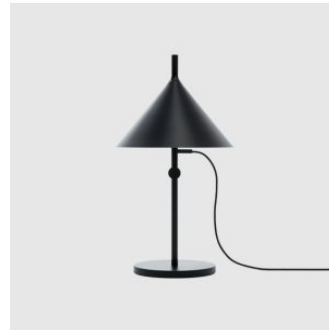

w132 Nendo
TABLE LAMP
WÄSTBERG

SYDNEY
5/50 Stanley Street
Darlinghurst

+61 2 9358 1155

MELBOURNE
11 Stanley Street
Collingwood

+61 3 9417 0781

ownworld.com.au