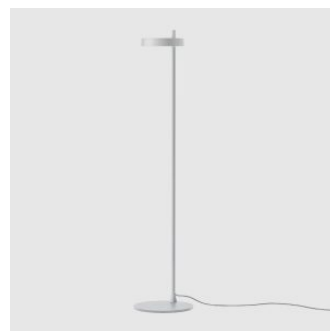

w242 Pastille Aluminium
FLOOR LAMP
WÄSTBERG