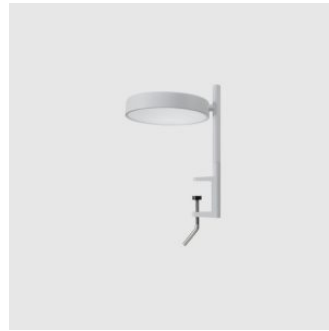

## *w242 Pastille Aluminium*

**wästberg**

**DESIGN** SAM HECHT AND KIM COLIN  
WÄSTBERG, SWEDEN

**LEADTIME**

6-10 Weeks

**WARRANTY**

2 Year Structural

The w242 Pastille, designed by London-based Sam Hecht and Kim Colin for Wästberg, is a playful yet refined lighting fixture that adds character and charm to any space. Inspired by the simplicity of everyday objects, the Pastille features a round, compact form that provides both striking visual appeal and soft, ambient lighting.

Crafted from high-quality materials, The w182 Pastille offers a gentle, diffused light that creates a warm and inviting atmosphere in both residential and commercial settings. Its minimalist design makes it versatile, seamlessly fitting into modern interiors, whether placed as a pendant, wall light, or clustered together to create a dynamic lighting arrangement.

## MATERIALS

---

Aluminium to Traffic White, Jet Black, Olive Green, Oxide Red, Telegrey 4 or Raw Tumbled Finish  
Technical Info: Refer to technical sheet

## COLLECTION

---

**w242 Pastille Aluminium**  
TABLE LAMP  
WÄSTBERG

**w242 Pastille Aluminium**  
WALL LAMP  
WÄSTBERG

**w242 Pastille Aluminium**  
CLAMPLAMP  
WÄSTBERG

**w242 Pastille Aluminium**  
FLOOR LAMP  
WÄSTBERG