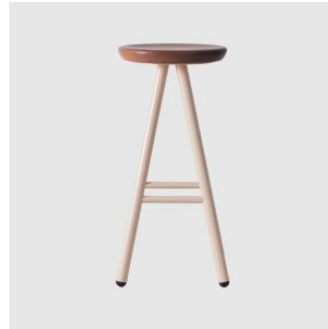

Walk High Chair

Remington Matters

DESIGN RM DESIGN STUDIO
REMINGTON MATTERS, AUSTRALIA

The Walk High Chair is expertly designed and developed for commercial settings, offering a perfect blend of sturdy steel frame and elegant aesthetics. Its robust construction ensures durability, while the lightweight and stackable design provides convenience and flexibility in any space. With a multitude of customisation options available, you can personalise the Walk High Chair to precisely match your unique space and requirements.

Other Features: PE glides; Suitable for indoor use only

COLLECTION

Walk High Chair
STOOL
REMYNGTONMATTERS

Walk
CHAIR
REMYNGTONMATTERS

Walk
STOOL
REMYNGTONMATTERS

SYDNEY
5/50 Stanley Street
Darlinghurst

+61293581155