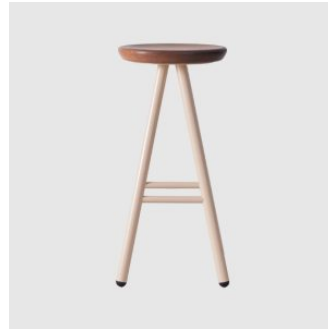

Walk

Remington Matters

DESIGN RM DESIGN STUDIO
REMYNGTON MATTERS, AUSTRALIA

The Walk Bar Stool is expertly designed and developed for commercial settings, offering a perfect blend of sturdy steel frame and elegant aesthetics. Its robust construction ensures durability, while the lightweight and stackable design provides convenience and flexibility in any space. With a multitude of customisation options available, you can personalise the Walk Bar Stool to precisely match your unique space and requirements.

Other Features: PE glides

COLLECTION

Walk High Chair

STOOL
REMINGTON MATTERS

Walk

CHAIR
REMINGTON MATTERS

Walk

STOOL
REMINGTON MATTERS