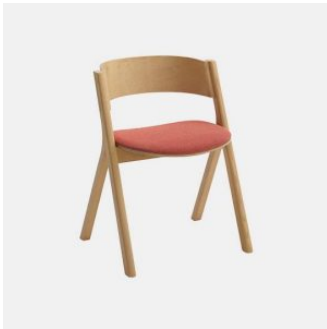

DIMENSIONS

Counter Stool

W 570 D 540 H 920 | SH 650-670 (mm)

Barstool

W 570 D 540 H 1020 | SH 750-770 (mm)

MATERIALS

Frame, Seat & Back: Beech wood to selected house finish

Optional Upholstery: FR polyurethane foam padding, upholstered in House Fabric, House Leather or COM/COL

Glides: Nylon

COLLECTION

Why
CHAIR
CANTARUTTI