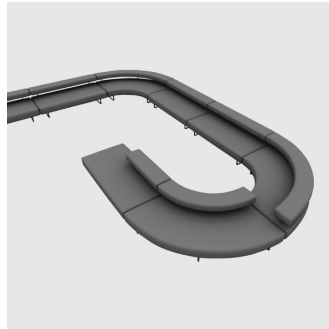

Frame: Constructed from steel, to selected finish

Glides: Plastic glides

COLLECTION

Why Not
LOUNGE
LACIVIDINA

Why Not
MODULAR LOUNGE
LACIVIDINA

SYDNEY
5/50 Stanley Street
Darlinghurst

+61 2 9358 1155

MELBOURNE
11 Stanley Street
Collingwood