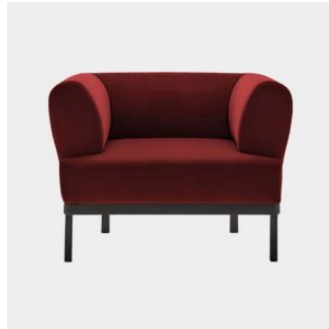

Zip

DESIGN EDEESTUDIO
BLASCO&VILA, SPAIN

Zip has a lightweight yet comfortable design, boasting a tailored profile and a beautiful zip detail. Ideal for both contract and residential spaces, Zip's plush back and rounded arms offer maximum comfort.

The Zip Collection is designed by edeestudio and is available as a lounge and lounge chair.

PRICING

\$2430 — \$3215 Trade pricing ex GST
Min = entry level, max = premium finishes

Contact us for volume pricing

MELBOURNE
11 Stanley Street
Collingwood

+61 3 9417 0781

ownworld.com.au

DIMENSIONS

W 960 D 790 H 730 | SH 440 (mm)

MATERIALS

Seat, backrest and arms: Solid wood and steel frame padded in multi-density FR polyurethane foam with fibre overlay, upholstered in house fabric

Zipper: Binding detail, colour:

Base: Solid Beech wood, to house finish

Glides: Nylon glides

COLLECTION

Zip
LOUNGE
BLASCO&VILA

Zip
LOUNGE CHAIR
BLASCO&VILA

SYDNEY
5/50 Stanley Street
Darlinghurst

+61 2 9358 1155